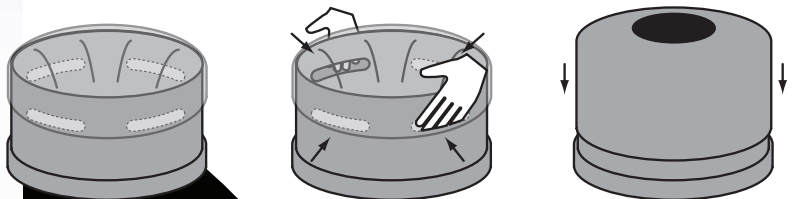

Exclusive Bag Stabilizer Slots

Customize your Cleanline products with fitted liner bags and a range of available stickers, and they will perform to the specific needs of your application. So make your Cleanline your own!